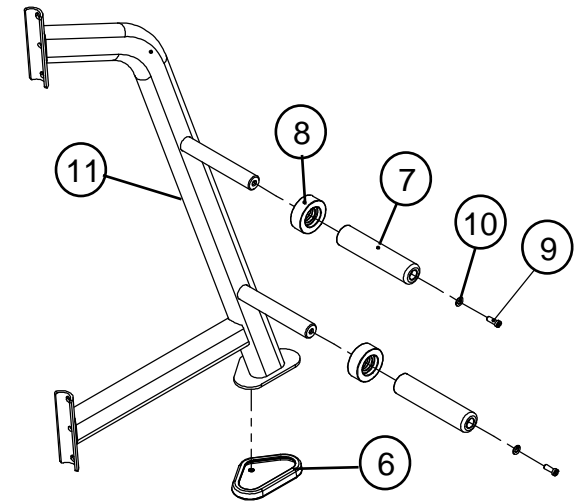

OLYMPIC WEIGHT STORAGE

The Olympic Flat Bench shown is
is for reference only.

PARTS LIST

ITEM	QTY.	PART NO.	Paragon P/N	DESCRIPTION	CHINESE DESCRIPTION
1	1	52923PA-A	P20-3051	PTD ASSY, OWS RIGHT	右立管組
2	1	53014PA-A	P20-3050	PTD ASSY, OWS, LEFT	左立管組
3	8	2003001		WASHER, 3/8" SAE CURVED	弧形華司
4	8	2006401		BOLT, 3/8-16 X 3/4" (19mm) SOCKET HEAD W/NP	六角承窩螺絲 3/8"x 3/4"L
5	1	5292301-8	P04-2924	OWS WELDMENT, RIGHT	右立管
6	2	5257201-A	P06-2203	RUBBER FOOT PAD	橡膠墊
7	4	5278501-B	P06-2207	PLASTIC SLEEVE	塑膠管
8	4	5292901-A	P06-2265	WEIGHT PLATE BUMPER	橡膠墊
9	4			BOLT, 3/8-16 X 1" (25mm) SOCKET HEAD W/NP	六角承窩螺絲 3/8"x 1"L 點耐落
10	4	2001101		WASHER, FLAT 3/8 SAE ST ZN	平面華司 20X10.5X1.0T
11	1	5301401-4	P04-2923	OWS WELDMENT, LEFT	左立管組

The Olympic Flat Bench shown is for reference only.