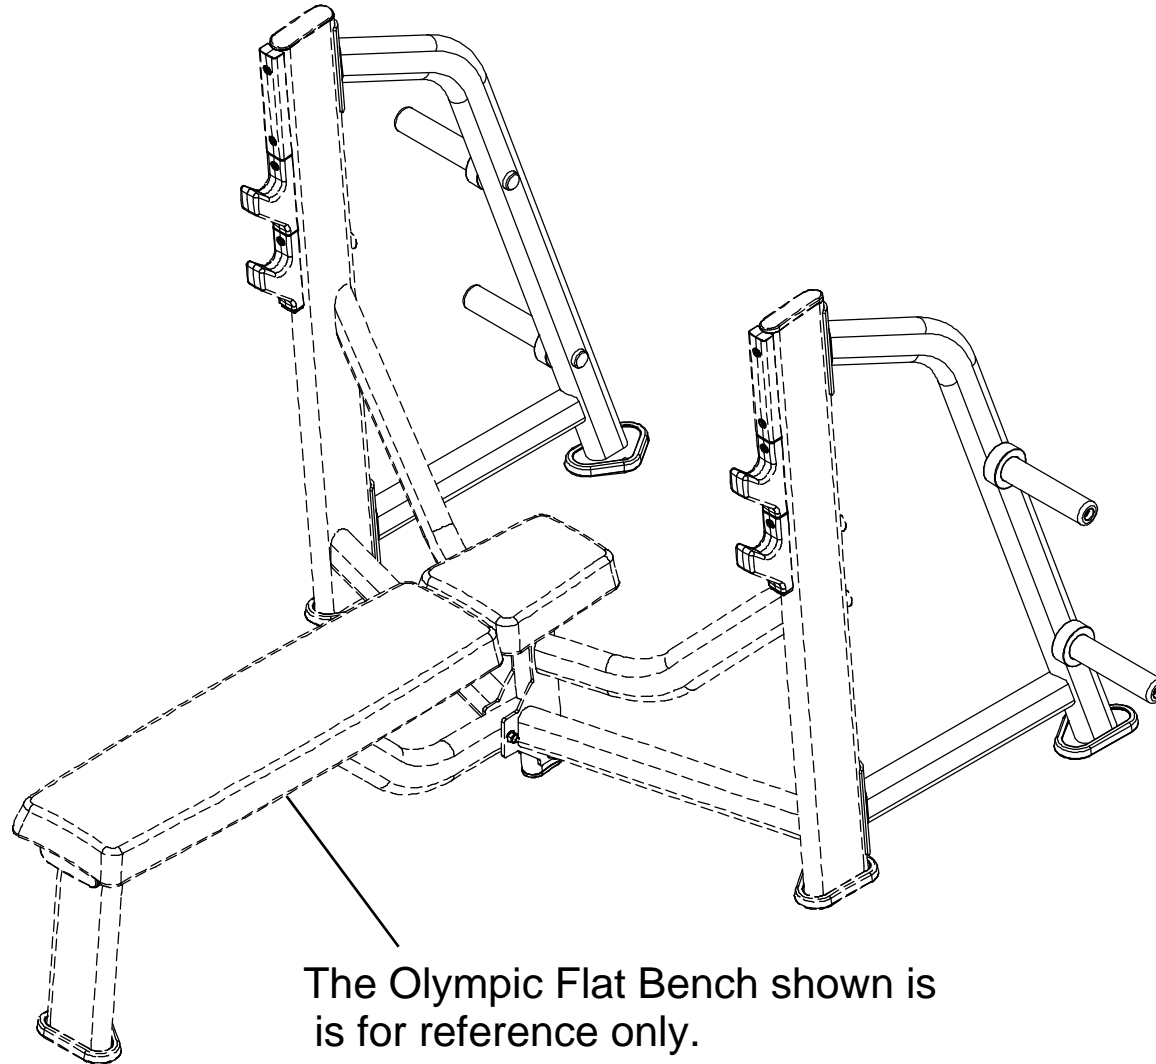

OLYMPIC WEIGHT STORAGE

The Olympic Flat Bench shown is
is for reference only.

PARTS LIST

ITEM	QTY.	PART NO.	Paragon P/N	DESCRIPTION	CHINESE DESCRIPTION
1	1	52923PA-A	P20-3051	PTD ASSY, OWS RIGHT	右立管組
2	1	53014PA-A	P20-3050	PTD ASSY, OWS, LEFT	左立管組
3	8	2003001		WASHER, 3/8" SAE CURVED	弧形華司
4	8	2006401		BOLT, 3/8-16 X 3/4" (19mm) SOCKET HEAD W/NP	六角承窩螺絲 3/8"x 3/4"L
5	1	5292301-8	P04-2924	OWS WELDMENT, RIGHT	右立管
6	2	5257201-A	P06-2203	RUBBER FOOT PAD	橡膠墊
7	4	5278501-B	P06-2207	PLASTIC SLEEVE	塑膠管
8	4	5292901-A	P06-2265	WEIGHT PLATE BUMPER	橡膠墊
9	4			BOLT, 3/8-16 X 1" (25mm) SOCKET HEAD W/NP	六角承窩螺絲 3/8"x 1"L 點耐落
10	4	2001101		WASHER, FLAT 3/8 SAE ST ZN	平面華司 20X10.5X1.0T
11	1	5301401-4	P04-2923	OWS WELDMENT, LEFT	左立管組

The Olympic Flat Bench shown is for reference only.