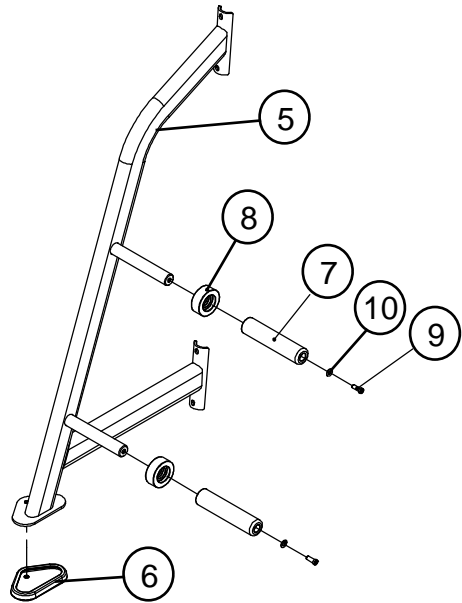

OLYMPIC WEIGHT STORAGE

The Olympic Flat Bench shown is
is for reference only.

PARTS LIST

ITEM	QTY.	PART NO.	Paragon P/N	DESCRIPTION	CHINESE DESCRIPTION
1	1	52923PA-A	P20-3051	PTD ASSY, OWS RIGHT	右立管組
2	1	53014PA-A	P20-3050	PTD ASSY, OWS, LEFT	左立管組
3	8	2003001		WASHER, 3/8" SAE CURVED	弧形華司
4	8	2006401		BOLT, 3/8-16 X 3/4" (19mm) SOCKET HEAD W/NP	六角承窩螺絲 3/8"x 3/4"L
5	1	5292301-8	P04-2924	OWS WELDMENT, RIGHT	右立管
6	2	5257201-A	P06-2203	RUBBER FOOT PAD	橡膠墊
7	4	5278501-B	P06-2207	PLASTIC SLEEVE	塑膠管
8	4	5292901-A	P06-2265	WEIGHT PLATE BUMPER	橡膠墊
9	4			BOLT, 3/8-16 X 1" (25mm) SOCKET HEAD W/NP	六角承窩螺絲 3/8"x 1"L 點耐落
10	4	2001101		WASHER, FLAT 3/8 SAE ST ZN	平面華司 20X10.5X1.0T
11	1	5301401-4	P04-2923	OWS WELDMENT, LEFT	左立管組

The Olympic Flat Bench shown is for reference only.