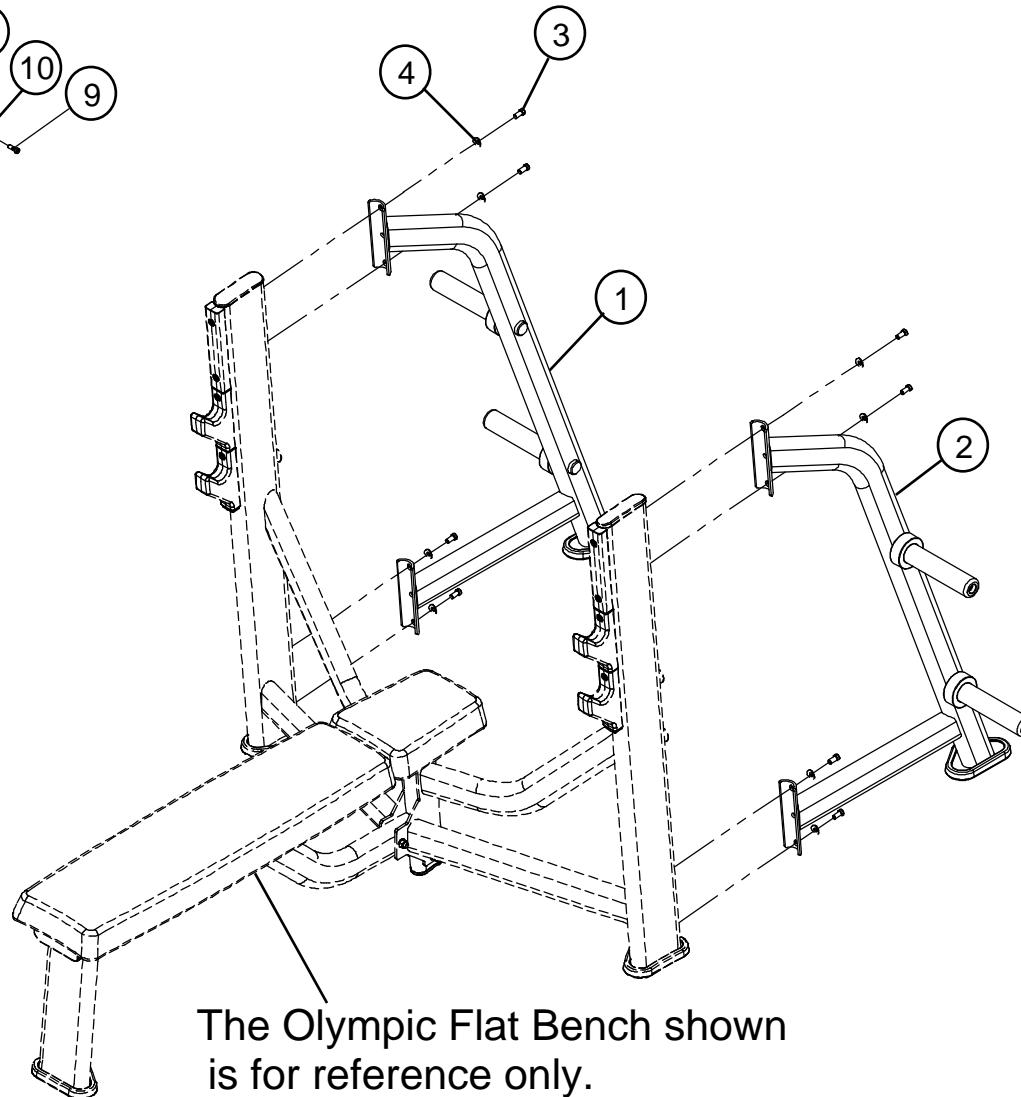

OLYMPIC WEIGHT STORAGE

The Olympic Flat Bench shown is
is for reference only.

PARTS LIST

ITEM	QTY.	PART NO.	Paragon P/N	DESCRIPTION	CHINESE DESCRIPTION
1	1	52923PA-A	P20-3051	PTD ASSY, OWS RIGHT	右立管組
2	1	53014PA-A	P20-3050	PTD ASSY, OWS, LEFT	左立管組
3	8	2003001		WASHER, 3/8" SAE CURVED	弧形華司
4	8	2006401		BOLT, 3/8-16 X 3/4" (19mm) SOCKET HEAD W/NP	六角承窩螺絲 3/8"x 3/4"L
5	1	5292301-8	P04-2924	OWS WELDMENT, RIGHT	右立管
6	2	5257201-A	P06-2203	RUBBER FOOT PAD	橡膠墊
7	4	5278501-B	P06-2207	PLASTIC SLEEVE	塑膠管
8	4	5292901-A	P06-2265	WEIGHT PLATE BUMPER	橡膠墊
9	4			BOLT, 3/8-16 X 1" (25mm) SOCKET HEAD W/NP	六角承窩螺絲 3/8"x 1"L 點耐落
10	4	2001101		WASHER, FLAT 3/8 SAE ST ZN	平面華司 20X10.5X1.0T
11	1	5301401-4	P04-2923	OWS WELDMENT, LEFT	左立管組

The Olympic Flat Bench shown is for reference only.