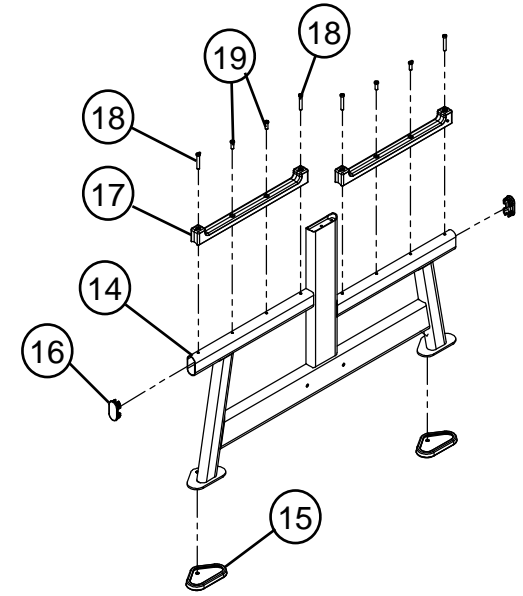

ARM CURL BENCH

PARTS LIST

ITEM	QTY	PART NO	Paragon P/N	DESCRIPTION	CHINESE DESCRIPTION
1	1	53121PA-A	P20-3137	PTD ASSY, ACB CROSS SUPPORT	連結管組
2	1	53124PA-B	P20-3138	PTD ASSY, ACB SIDE FRAME LFT	左立管組
3	1	53129PA-B	P20-3139	PTD ASSY, ACB SIDE FRAME RHT	右立管組
4	4	2005409		BOLT, 3/8-16 X 2-1/2" (64mm) SOCKET HEAD	六角承窩螺絲 3/8"x 2-1/2"L
5	16	2001101		WASHER, FLAT 3/8 SAE ST ZN	平面華司 20X10.5X1.0T
6	4	2001201		NUT, 3/8-16 LK ST ZN	尼龍螺帽3/8"-16x11T
7	1	53131PA-A	P20-3140	PTD ASSY, ACB PAD SUPPORT	橫管組
8	4	2006409		BOLT, 3/8-16 X 2-1/2" (64mm) SOCKET HEAD W/NP	六角承窩螺絲 3/8"x 2-1/2"L 點耐落
9	1	5317301-A	P07-0451	PAD, ACB	肘墊
10	4	2006405		BOLT, 3/8-16 X 1-1/2" (38mm) SOCKET HEAD W/NP	六角承窩螺絲 3/8"x 1 1/2"L 點耐落
11	1	5312101	P04-2972	ACB CROSS SUPPORT WELDMENT	連結管組
12	2	5226901-A	P06-2136	TREAD COVER	腳墊
13	12	2004802		SCREW, 10-32 X 1/2" (12MM) PAN HEAD W/NP	大扁頭十字螺絲#10-32x1/2"L 點耐落
14	1	5312401	P04-2969	ACB SIDE FRAME LFT WELDMENT	左立管組
15	4	5257201-A	P06-2203	RUBBER FOOT PAD	橡膠墊
16	4		A06-0529	FLATOVAL END CAP	橢圓管塞
17	4	5321601	P06-2291	BARBELL PAD	塑膠塊
18	8	2006408		BOLT, 3/8-16 X 2-1/4" (57mm) SOCKET HEAD W/NP	六角承窩螺絲 3/8"x 2-1/4"L 點耐落
19	8	2006403		BOLT, 3/8-16 X 1" (25mm) SOCKET HEAD W/NP	六角承窩螺絲 3/8"x 1"L 點耐落
20	1	5312901	P04-2970	ACB SIDE FRAME RHT WELDMENT	右立管組
21	1	5313101	P04-2971	ACB PAD SUPPORT WELDMENT	橫管組
22	2	5205401-A	P06-2129	END CAP, FLATOVAL	橢圓管塞

#7 P/N 53131PA-A PTD ASSY, ACB PAD SUPPORT

#2 P/N 53124PA-B PTD ASSY, ACB SIDE FRAME LFT

#3 P/N 53129PA-B PTD ASSY, ACB SIDE FRAME RHT

#1 P/N 53121PA-A PTD ASSY, ACB CROSS SUPPORT