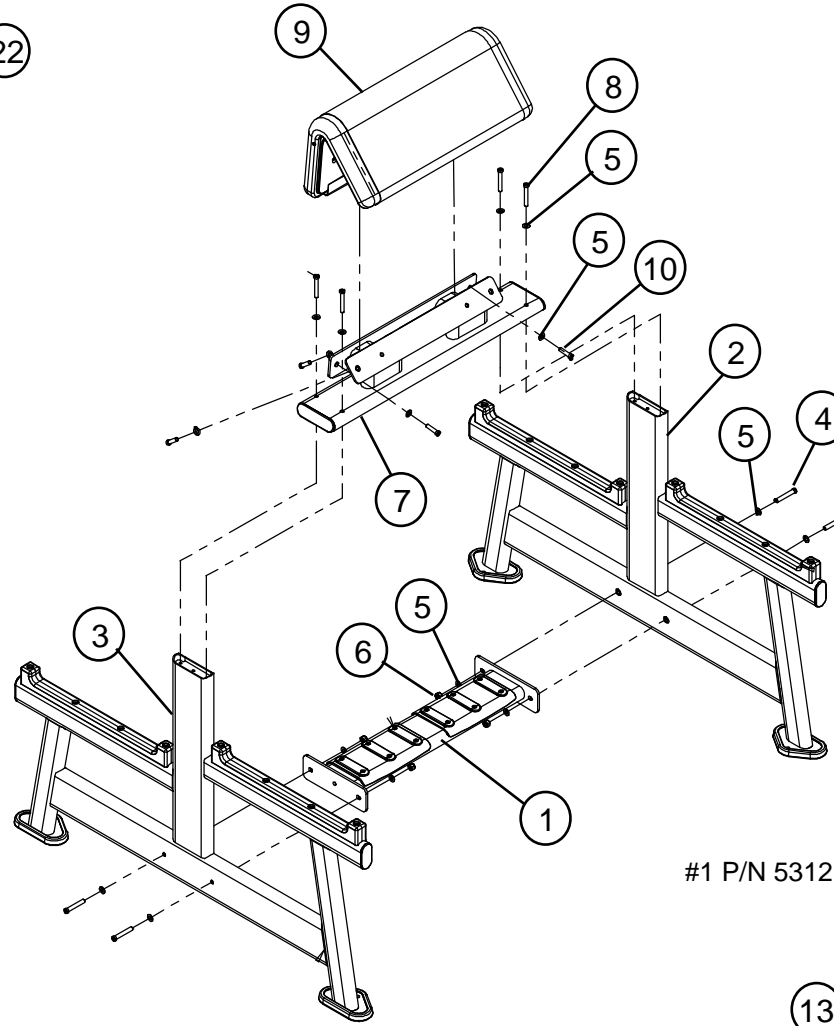

ARM CURL BENCH

PARTS LIST

ITEM	QTY	PART NO	Paragon P/N	DESCRIPTION	CHINESE DESCRIPTION
1	1	53121PA-A	P20-3137	PTD ASSY, ACB CROSS SUPPORT	連結管組
2	1	53124PA-B	P20-3138	PTD ASSY, ACB SIDE FRAME LFT	左立管組
3	1	53129PA-B	P20-3139	PTD ASSY, ACB SIDE FRAME RHT	右立管組
4	4	2005409		BOLT, 3/8-16 X 2-1/2" (64mm) SOCKET HEAD	六角承窩螺絲 3/8"x 2-1/2"L
5	16	2001101		WASHER, FLAT 3/8 SAE ST ZN	平面華司 20X10.5X1.0T
6	4	2001201		NUT, 3/8-16 LK ST ZN	尼龍螺帽3/8"-16x11T
7	1	53131PA-A	P20-3140	PTD ASSY, ACB PAD SUPPORT	橫管組
8	4	2006409		BOLT, 3/8-16 X 2-1/2" (64mm) SOCKET HEAD W/NP	六角承窩螺絲 3/8"x 2-1/2"L 點耐落
9	1	5317301-A	P07-0451	PAD, ACB	肘墊
10	4	2006405		BOLT, 3/8-16 X 1-1/2" (38mm) SOCKET HEAD W/NP	六角承窩螺絲 3/8"x 1 1/2"L 點耐落
11	1	5312101	P04-2972	ACB CROSS SUPPORT WELDMENT	連結管組
12	2	5226901-A	P06-2136	TREAD COVER	腳墊
13	12	2004802		SCREW, 10-32 X 1/2" (12MM) PAN HEAD W/NP	大扁頭十字螺絲#10-32x1/2"L 點耐落
14	1	5312401	P04-2969	ACB SIDE FRAME LFT WELDMENT	左立管組
15	4	5257201-A	P06-2203	RUBBER FOOT PAD	橡膠墊
16	4		A06-0529	FLATOVAL END CAP	橢圓管塞
17	4	5321601	P06-2291	BARBELL PAD	塑膠塊
18	8	2006408		BOLT, 3/8-16 X 2-1/4" (57mm) SOCKET HEAD W/NP	六角承窩螺絲 3/8"x 2-1/4"L 點耐落
19	8	2006403		BOLT, 3/8-16 X 1" (25mm) SOCKET HEAD W/NP	六角承窩螺絲 3/8"x 1"L 點耐落
20	1	5312901	P04-2970	ACB SIDE FRAME RHT WELDMENT	右立管組
21	1	5313101	P04-2971	ACB PAD SUPPORT WELDMENT	橫管組
22	2	5205401-A	P06-2129	END CAP, FLATOVAL	橢圓管塞

#7 P/N 53131PA-A PTD ASSY, ACB PAD SUPPORT

#2 P/N 53124PA-B PTD ASSY, ACB SIDE FRAME LFT

#3 P/N 53129PA-B PTD ASSY, ACB SIDE FRAME RHT

#1 P/N 53121PA-A PTD ASSY, ACB CROSS SUPPORT