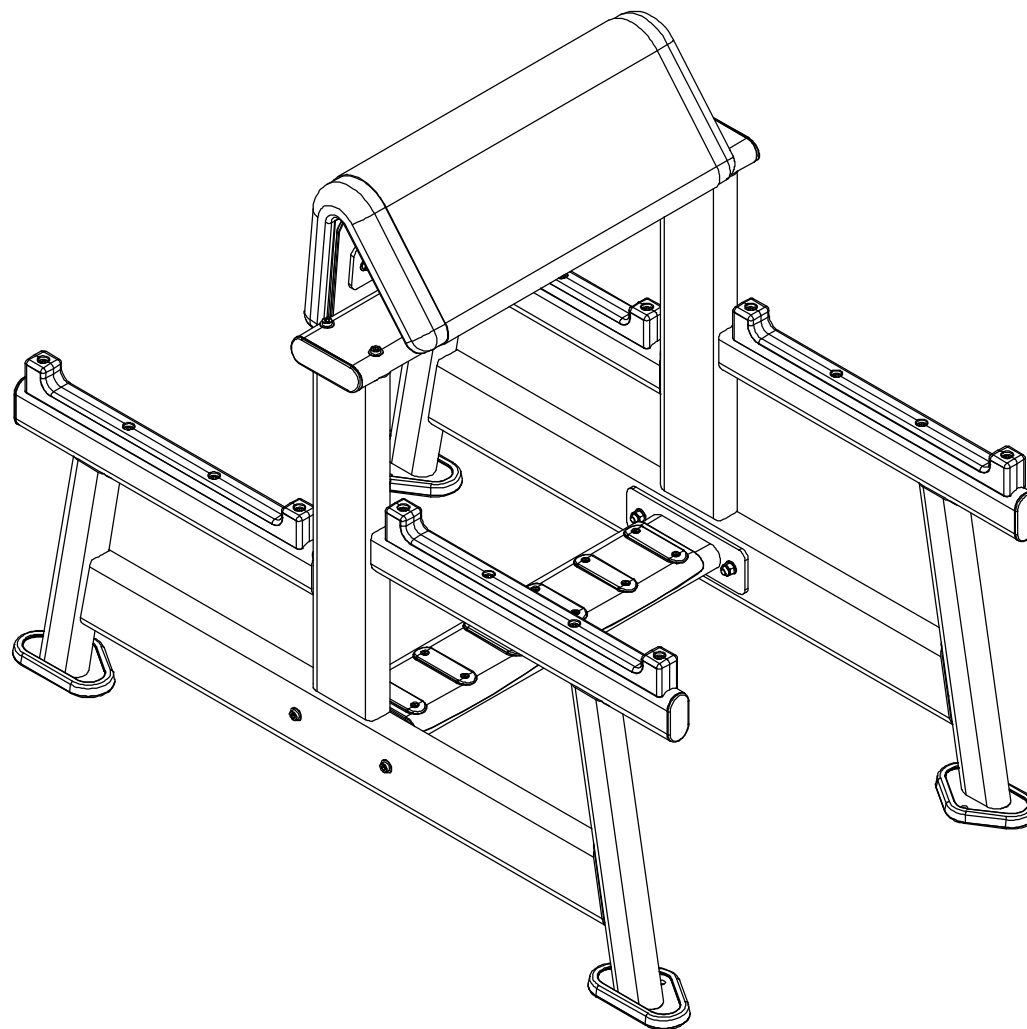

ARM CURL BENCH

PARTS LIST

ITEM	QTY	PART NO	Paragon P/N	DESCRIPTION	CHINESE DESCRIPTION
1	1	53121PA-A	P20-3137	PTD ASSY, ACB CROSS SUPPORT	連結管組
2	1	53124PA-B	P20-3138	PTD ASSY, ACB SIDE FRAME LFT	左立管組
3	1	53129PA-B	P20-3139	PTD ASSY, ACB SIDE FRAME RHT	右立管組
4	4	2005409		BOLT, 3/8-16 X 2-1/2" (64mm) SOCKET HEAD	六角承窩螺絲 3/8"x 2-1/2"L
5	16	2001101		WASHER, FLAT 3/8 SAE ST ZN	平面華司 20X10.5X1.0T
6	4	2001201		NUT, 3/8-16 LK ST ZN	尼龍螺帽3/8"-16x11T
7	1	53131PA-A	P20-3140	PTD ASSY, ACB PAD SUPPORT	橫管組
8	4	2006409		BOLT, 3/8-16 X 2-1/2" (64mm) SOCKET HEAD W/NP	六角承窩螺絲 3/8"x 2-1/2"L 點耐落
9	1	5317301-A	P07-0451	PAD, ACB	肘墊
10	4	2006405		BOLT, 3/8-16 X 1-1/2" (38mm) SOCKET HEAD W/NP	六角承窩螺絲 3/8"x 1 1/2"L 點耐落
11	1	5312101	P04-2972	ACB CROSS SUPPORT WELDMENT	連結管組
12	2	5226901-A	P06-2136	TREAD COVER	腳墊
13	12	2004802		SCREW, 10-32 X 1/2" (12MM) PAN HEAD W/NP	大扁頭十字螺絲#10-32x1/2"L 點耐落
14	1	5312401	P04-2969	ACB SIDE FRAME LFT WELDMENT	左立管組
15	4	5257201-A	P06-2203	RUBBER FOOT PAD	橡膠墊
16	4		A06-0529	FLATOVAL END CAP	橢圓管塞
17	4	5321601	P06-2291	BARBELL PAD	塑膠塊
18	8	2006408		BOLT, 3/8-16 X 2-1/4" (57mm) SOCKET HEAD W/NP	六角承窩螺絲 3/8"x 2-1/4"L 點耐落
19	8	2006403		BOLT, 3/8-16 X 1" (25mm) SOCKET HEAD W/NP	六角承窩螺絲 3/8"x 1"L 點耐落
20	1	5312901	P04-2970	ACB SIDE FRAME RHT WELDMENT	右立管組
21	1	5313101	P04-2971	ACB PAD SUPPORT WELDMENT	橫管組
22	2	5205401-A	P06-2129	END CAP, FLATOVAL	橢圓管塞

#7 P/N 53131PA-A PTD ASSY, ACB PAD SUPPORT

#2 P/N 53124PA-B PTD ASSY, ACB SIDE FRAME LFT

#3 P/N 53129PA-B PTD ASSY, ACB SIDE FRAME RHT

#1 P/N 53121PA-A PTD ASSY, ACB CROSS SUPPORT