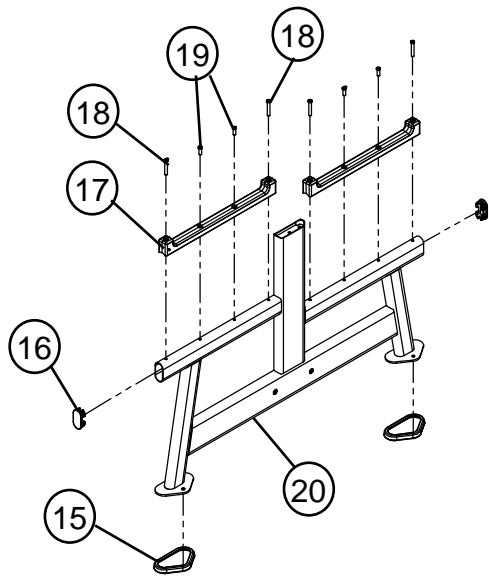

ARM CURL BENCH

PARTS LIST

ITEM	QTY	PART NO	Paragon P/N	DESCRIPTION	CHINESE DESCRIPTION
1	1	53121PA-A	P20-3137	PTD ASSY, ACB CROSS SUPPORT	連結管組
2	1	53124PA-B	P20-3138	PTD ASSY, ACB SIDE FRAME LFT	左立管組
3	1	53129PA-B	P20-3139	PTD ASSY, ACB SIDE FRAME RHT	右立管組
4	4	2005409		BOLT, 3/8-16 X 2-1/2" (64mm) SOCKET HEAD	六角承窩螺絲 3/8"x 2-1/2"L
5	16	2001101		WASHER, FLAT 3/8 SAE ST ZN	平面華司 20X10.5X1.0T
6	4	2001201		NUT, 3/8-16 LK ST ZN	尼龍螺帽3/8"-16x11T
7	1	53131PA-A	P20-3140	PTD ASSY, ACB PAD SUPPORT	橫管組
8	4	2006409		BOLT, 3/8-16 X 2-1/2" (64mm) SOCKET HEAD W/NP	六角承窩螺絲 3/8"x 2-1/2"L 點耐落
9	1	5317301-A	P07-0451	PAD, ACB	肘墊
10	4	2006405		BOLT, 3/8-16 X 1-1/2" (38mm) SOCKET HEAD W/NP	六角承窩螺絲 3/8"x 1 1/2"L 點耐落
11	1	5312101	P04-2972	ACB CROSS SUPPORT WELDMENT	連結管組
12	2	5226901-A	P06-2136	TREAD COVER	腳墊
13	12	2004802		SCREW, 10-32 X 1/2" (12MM) PAN HEAD W/NP	大扁頭十字螺絲#10-32x1/2"L 點耐落
14	1	5312401	P04-2969	ACB SIDE FRAME LFT WELDMENT	左立管組
15	4	5257201-A	P06-2203	RUBBER FOOT PAD	橡膠墊
16	4		A06-0529	FLATOVAL END CAP	橢圓管塞
17	4	5321601	P06-2291	BARBELL PAD	塑膠塊
18	8	2006408		BOLT, 3/8-16 X 2-1/4" (57mm) SOCKET HEAD W/NP	六角承窩螺絲 3/8"x 2-1/4"L 點耐落
19	8	2006403		BOLT, 3/8-16 X 1" (25mm) SOCKET HEAD W/NP	六角承窩螺絲 3/8"x 1"L 點耐落
20	1	5312901	P04-2970	ACB SIDE FRAME RHT WELDMENT	右立管組
21	1	5313101	P04-2971	ACB PAD SUPPORT WELDMENT	橫管組
22	2	5205401-A	P06-2129	END CAP, FLATOVAL	橢圓管塞

#7 P/N 53131PA-A PTD ASSY, ACB PAD SUPPORT

#2 P/N 53124PA-B PTD ASSY, ACB SIDE FRAME LFT

#3 P/N 53129PA-B PTD ASSY, ACB SIDE FRAME RHT

#1 P/N 53121PA-A PTD ASSY, ACB CROSS SUPPORT