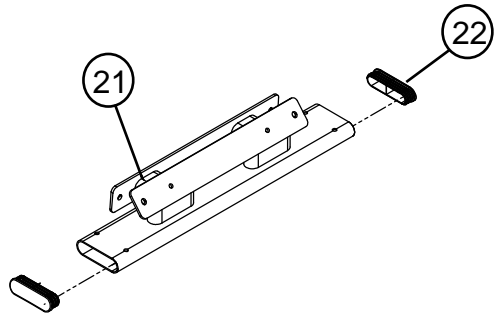

#7 P/N 53131PA-A PTD ASSY, ACB PAD SUPPORT